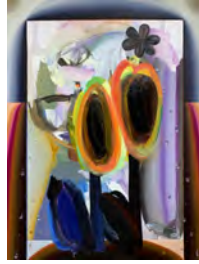

Retail: \$11,000

tel 505.
766.9888

info@
levygallery.com

Richard Levy Gallery LLC

www.
levygallery.com

RICHARD
LEVY
GALLERY

*two tulip yow weeping (with
hummingbird and cosmos), 2019*
oil and acrylic on canvas
44 x 33 inches
111.8 x 83.8 cm
12281