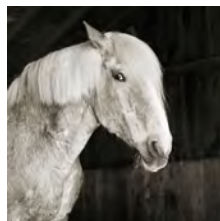

Mariclare, Draft Crossbreed, Age 27+
, 2016
archival pigment print
9 x 9 inches: image
22.9 x 22.9 cm
17 x 17 inches: frame
43.2 x 43.2 cm
Edition 1/15
12201

Retail: $1,050