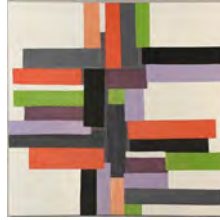

Here & There, 2018
oil on wood panel
16 x 16 inches: image
40.6 x 40.6 cm
12062

Retail: $3,500