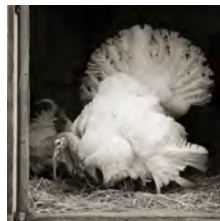

Tom, Broad Breasted White Turkey, I
, 2017
archival pigment print
18 x 18 inches: image
45.7 x 45.7 cm
26.5 x 26.5 inches: frame
67.3 x 67.3 cm
Edition 1/15
12199

Retail: $1,850