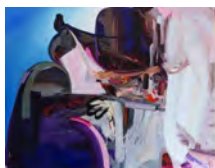

Raychael Stine

*Three Rainbow River Jammers with
Orange and Blue, 2017*
oil and acrylic on canvas
54 x 72 inches
137.2 x 182.9 cm
11907

Retail: \$11,000

Purple Snicket Jammers, 2016/2019
oil and acrylic on canvas
71 x 54 inches
180.3 x 137.2 cm
11967